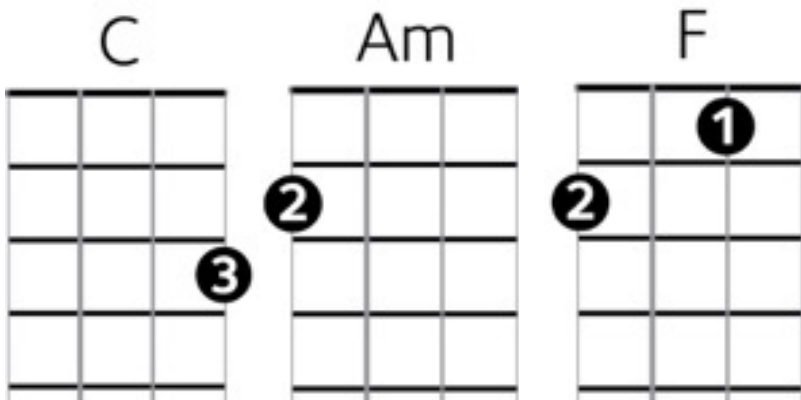

Finlay's Ukulele

El Condor Pasa

I'd rather be a sparrow than a snail C
 Yes I would, If I could, I surely would mmm-mmm. Am
 I'd rather be a hammer than a nail C
 Yes I would, If I could, I surely would mmm-mmm. Am
F Away, I'd rather sail away, like swan that's here and gone C
F A man gets tied up to the ground, he gives the world C
Am Its saddest sound, its saddest sound, mmm-mmm.

I'd rather be a forest than a street C
 Yes I would, If I could, I surely would mmm-mmm. Am
 I'd rather feel the earth beneath my feet C
 Yes I would, If I could, I surely would mmm-mmm. Am
F Away, I'd rather sail away, like swan that's here and gone C
F A man gets tied up to the ground, he gives the world C
Am Its saddest sound, its saddest sound, mmm-mmm.